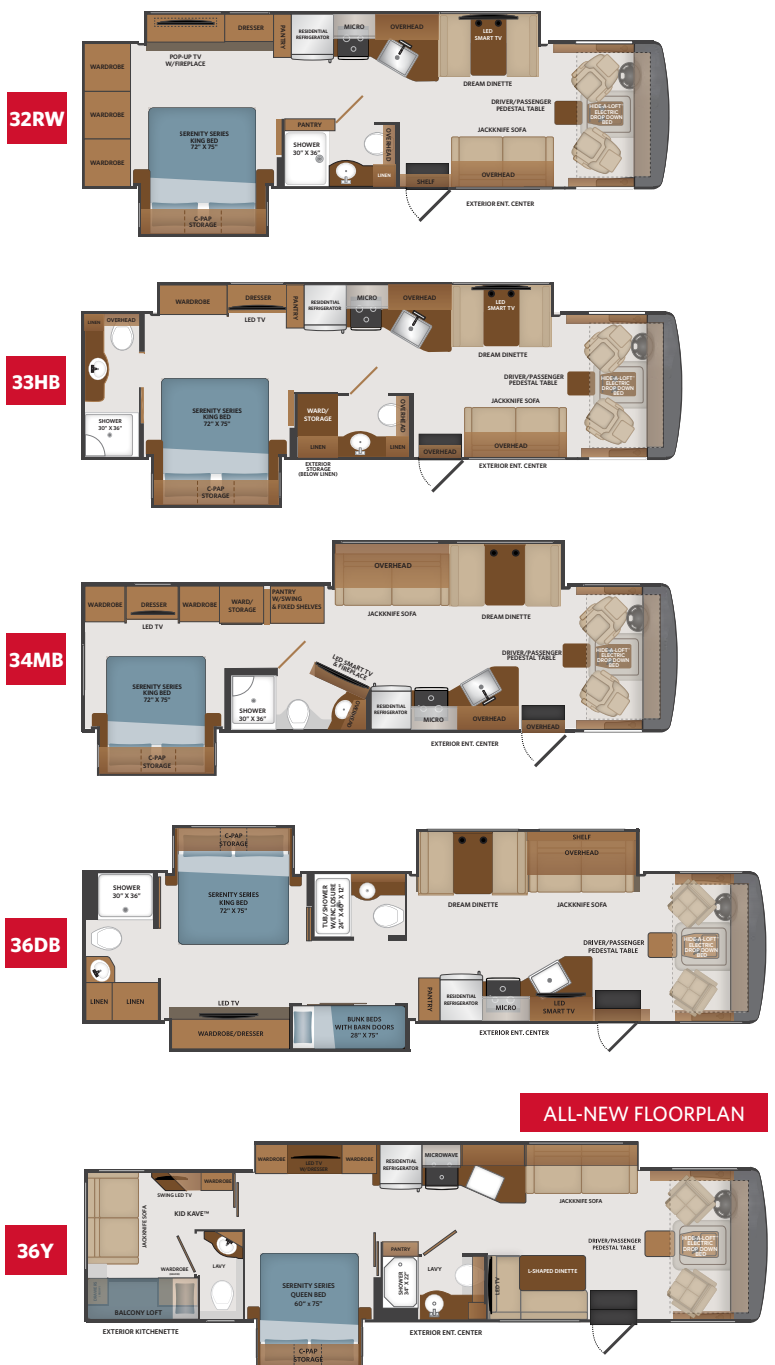

TOP FEATURES

- Ford 7.3L V8. (350HP, 468ft.lb.)
- 22K-26K Chassis on 22.5" aluminum Alcoa wheels.
- Standard Full Body Paint
- Stackable washer & dryer or w/d all in one combo, option available on all floorplans
- 100W solar panel comes as standard equipment providing a trickle charge to your (4) 6 volt house batteries.
- Extra Large 50" Exterior LED Television-Largest in Price Point
- Wifi Ranger comes standard boosting any existing Wifi signal.
- 9" Adjustable; Capacitive Touch Screen Stereo; Apple Carplay™/Android Auto™; Built-In Blue tooth; SiriusXM-Ready (Requires Subscription); "Always On" Back-Up Camera; 2 USB Inputs; Two-Zone Speaker Control; Push-To-Talk Button To Access Smart Phone Assistant
- MultiPlex house controls that can be controlled by your smart device or the digital display centrally located inside your unit.
- Hand laid Tarkett flooring full composite tile eliminating the worry of your tile cracking or swelling.
- Black MCD Blackout Shades throughout-optimal privacy
- 5.5kW Generator with auto gen start and 2000W inverter.
- Cavernous interior and exterior storage.

FORTIS

Shown in Fortress Graphics

ALL-NEW FLOORPLAN

AVAILABLE OPTIONS

- Liquid Spring® Suspension — Front/Rear
- SumoSprings® — Front/Rear
- Steering Stabilizer System
- KING® Universal Satellite System
- Roof Vent Rain Covers
- Manual Theater Seating
- LP Refrigerator 8 Ft³
- Washer/Dryer All In One Combo
- Stackable Washer/Dryer (32RW, 33HB, 34MB, 36DB)
- Dual Glazed Windows
- Ford CSA Package
- Garmin® Collision Mitigation